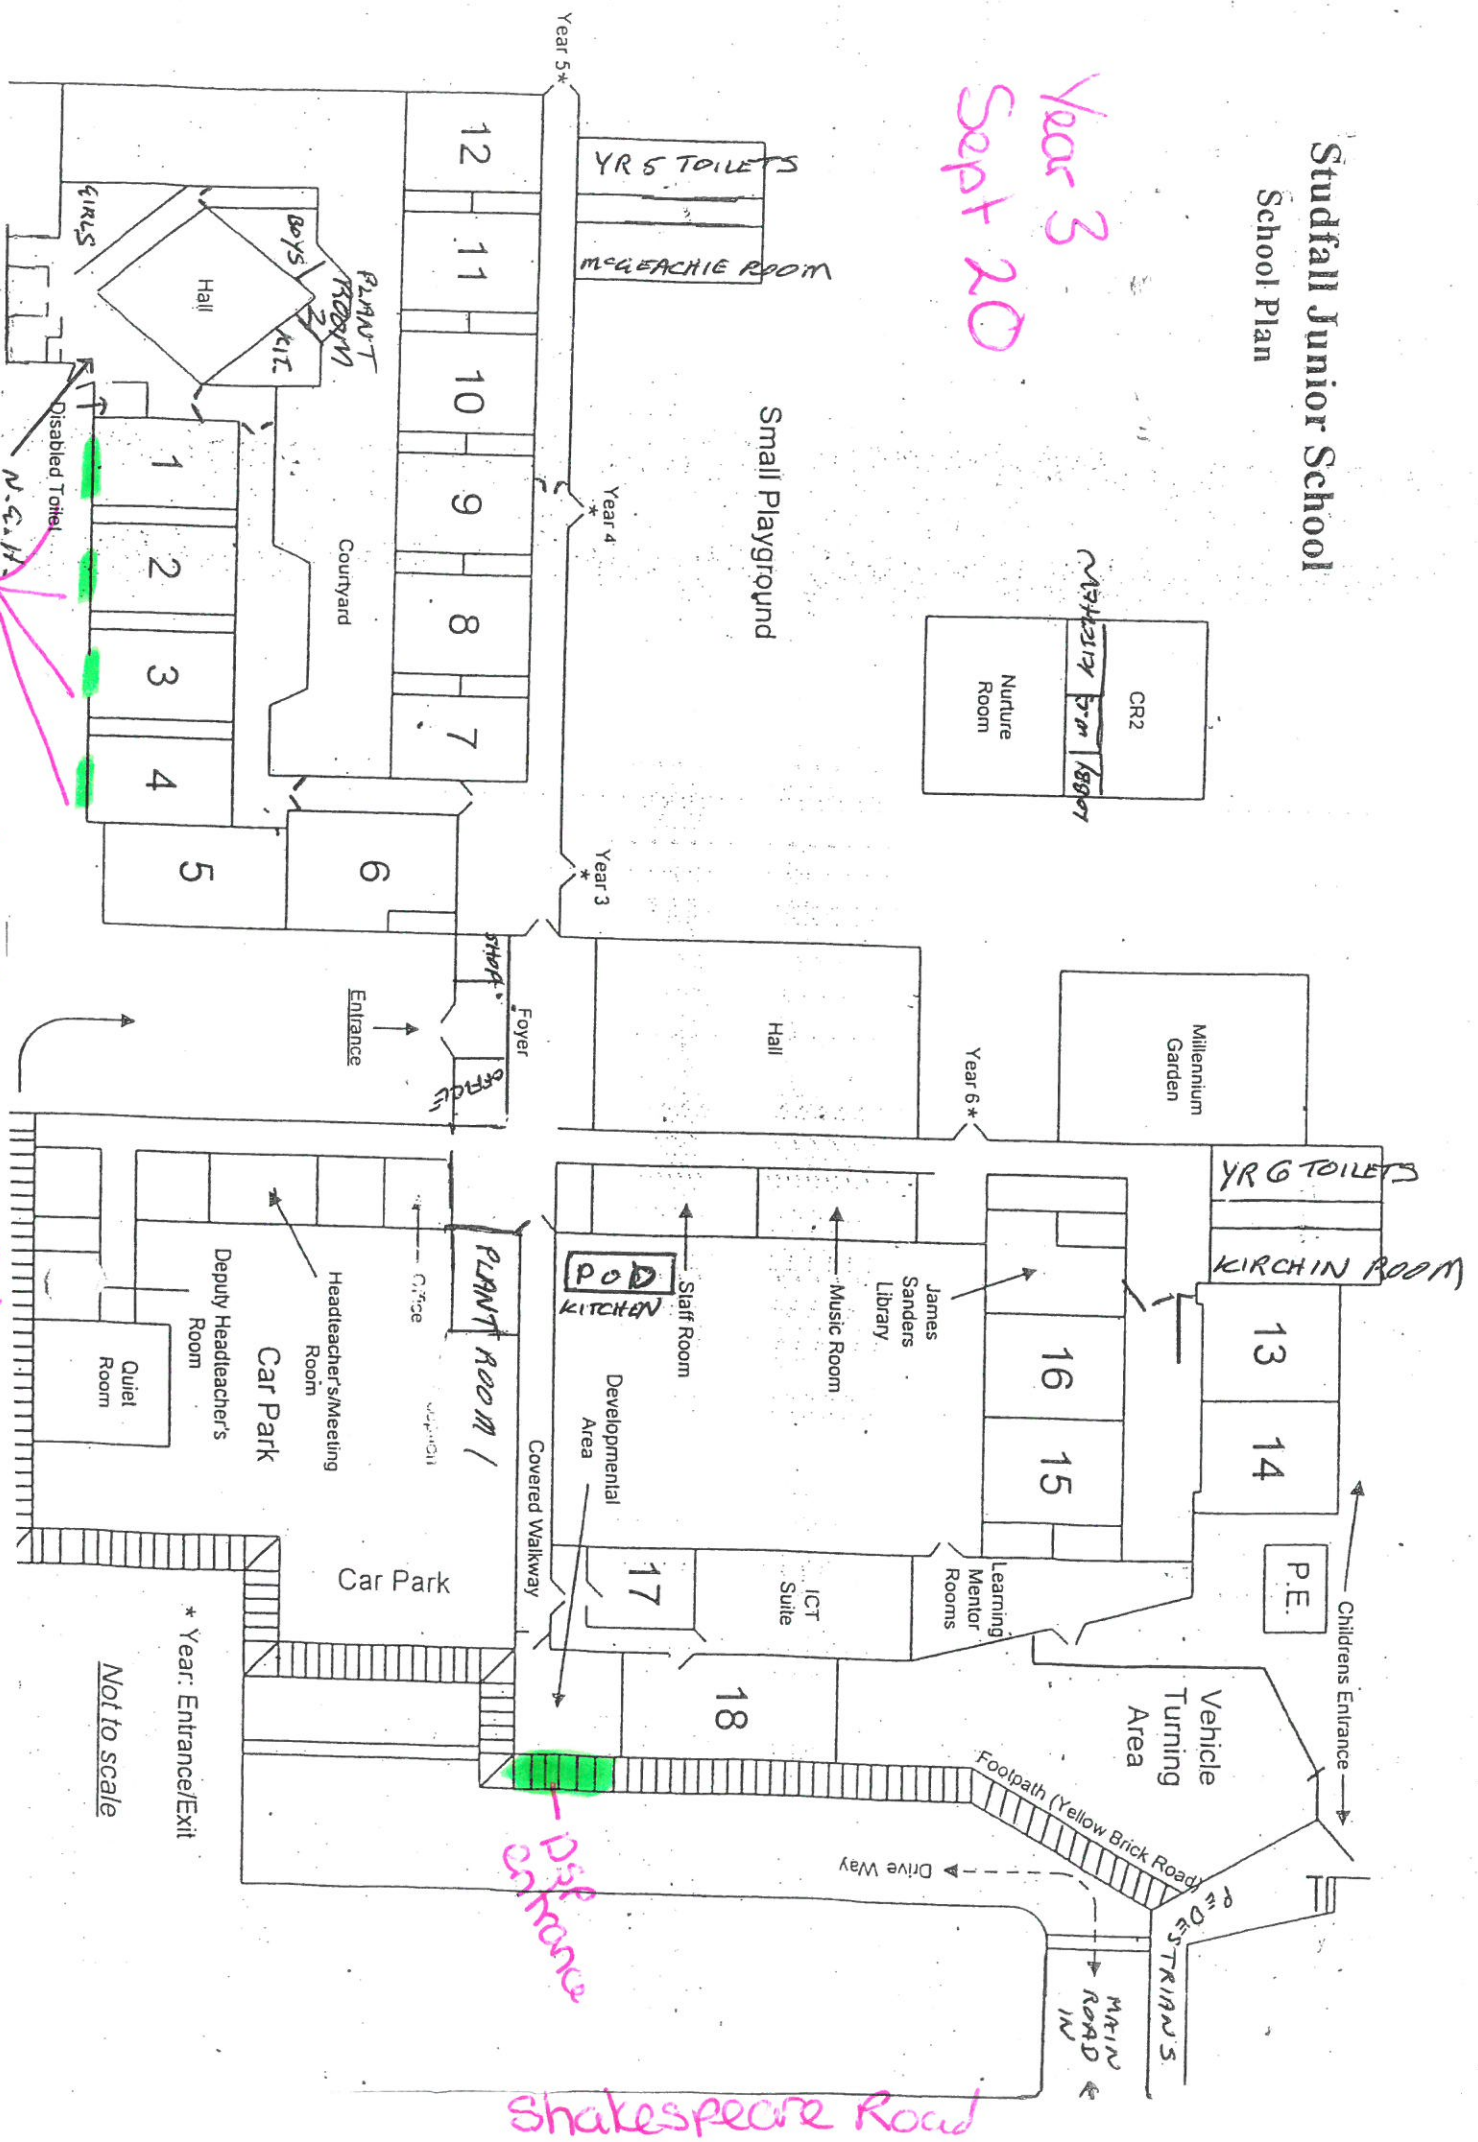

Studdfall Junior School School Plan

Year 3
Sept 20

Entrance to exit

Disables Entrance

Shakespeare Road

Not to scale

* Year: Entrance/Exit