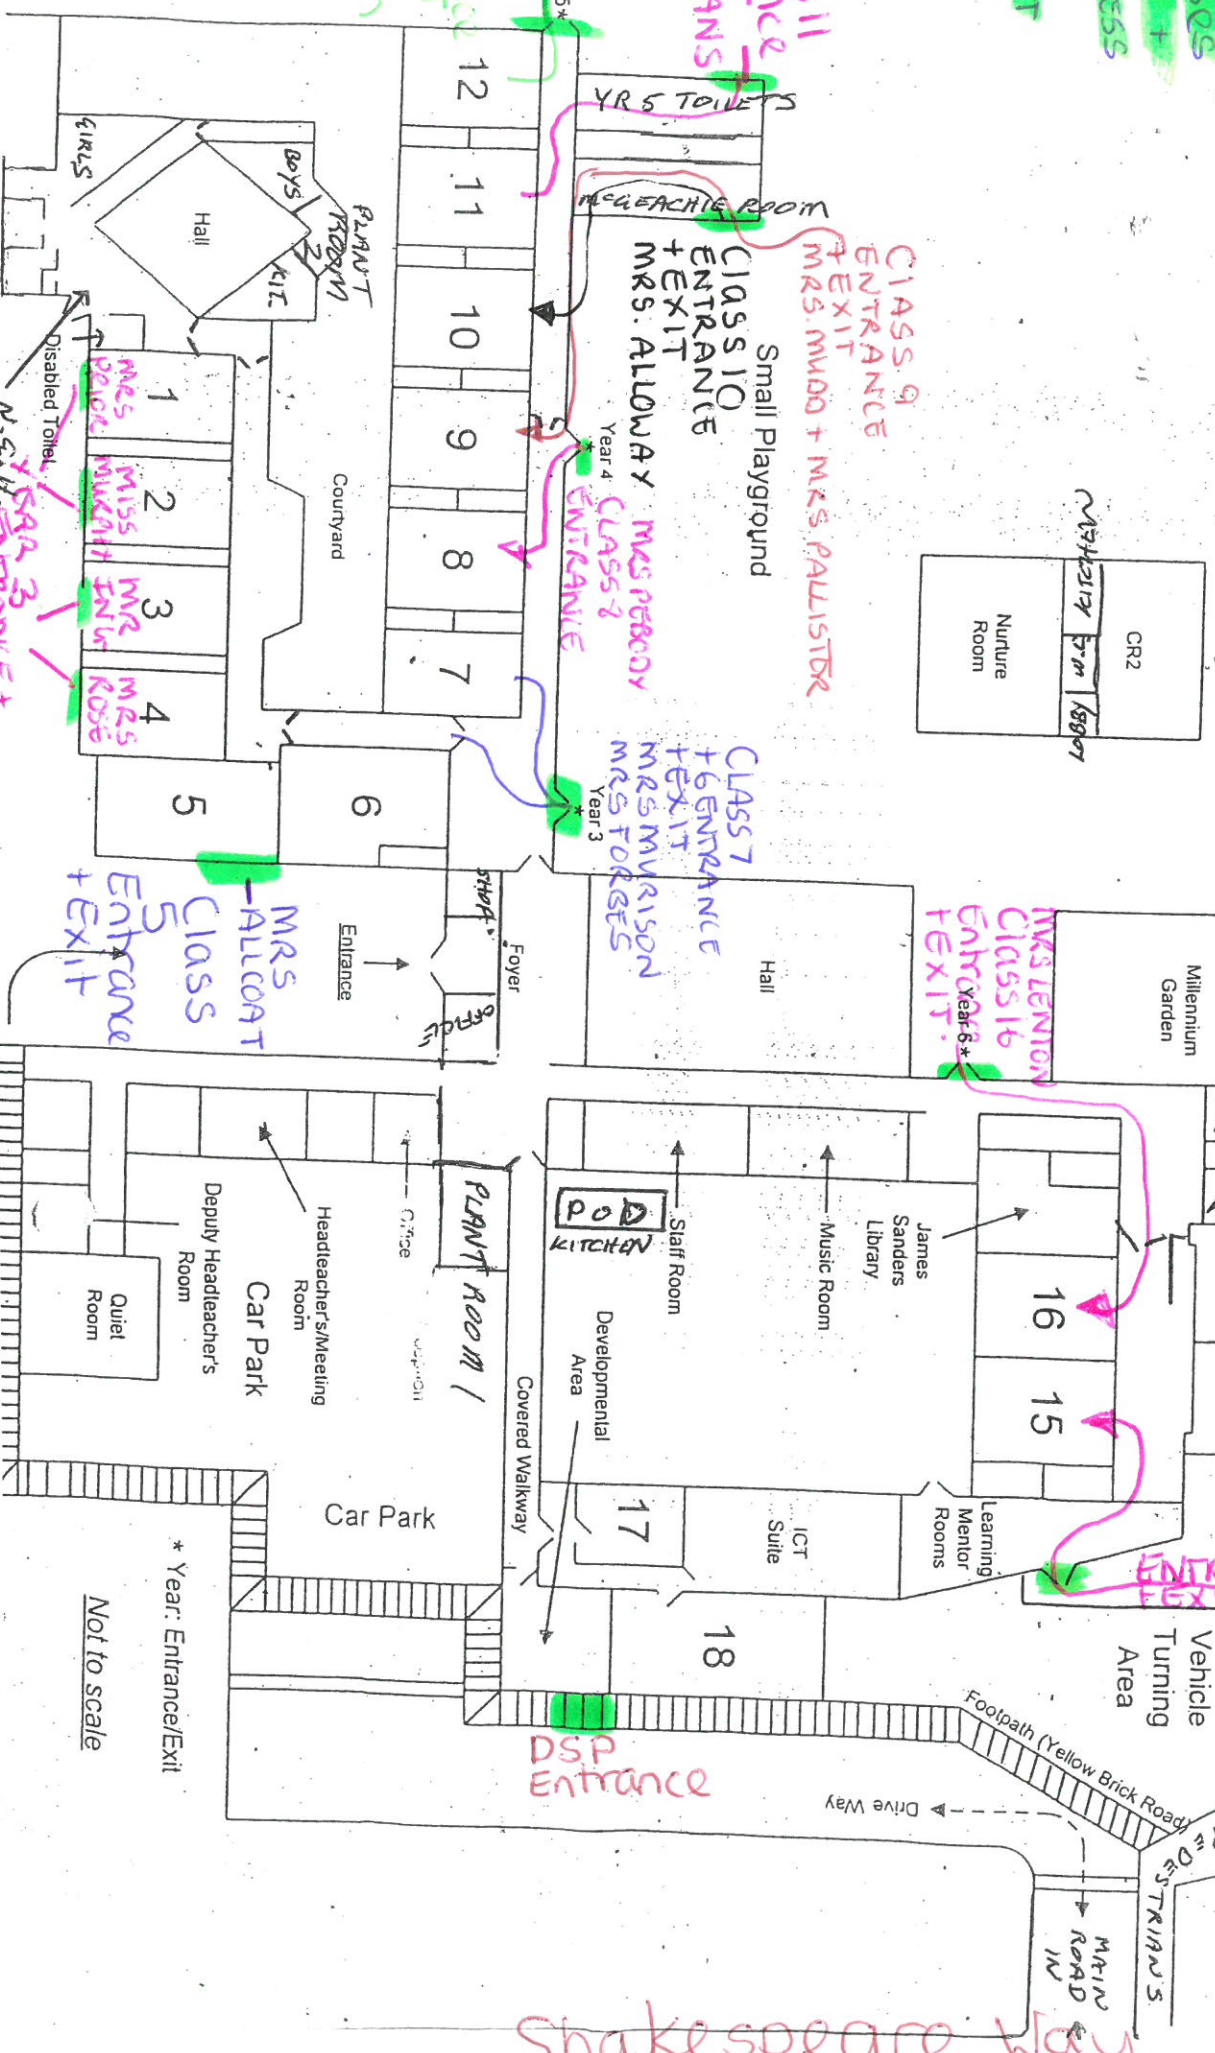

Studdfall Junior School School Plan

CLASSES
1, 10, 11 +
2 ACCESS
FROM
TOILETT
ROAD

CLASS 11
Entrance
+ EXIT
MR. EVANS

CLASS 9
ENTRANCE
+ EXIT
MRS. MUDD + MRS. PALLISTER

CLASS 10
ENTRANCE
+ EXIT
MRS. ALLOWAY

CLASS 7
+ ENTRANCE
+ EXIT
MRS. MURISON
MRS. FORBES

MRS. LENTON
CLASS 16
Entrance
Year 6 +
EXIT

ENTRANCE + EXIT
MISS STARK
MR. AVES

ENTRANCE + EXIT
CLASS 15
MRS. MURRA

CLASS 5
7, 8, 13, 14, 15, 16.
ENTRANCE
FROM
SIMPSON'S
WAY

Shakespeare Way

ROULETT ROAD

Disabled Toilet
N.E. Entrance + Exit

MRS. ALLCOAT
CLASS 5
Entrance + Exit

DSP
Entrance

* Year: Entrance/Exit

Not to scale